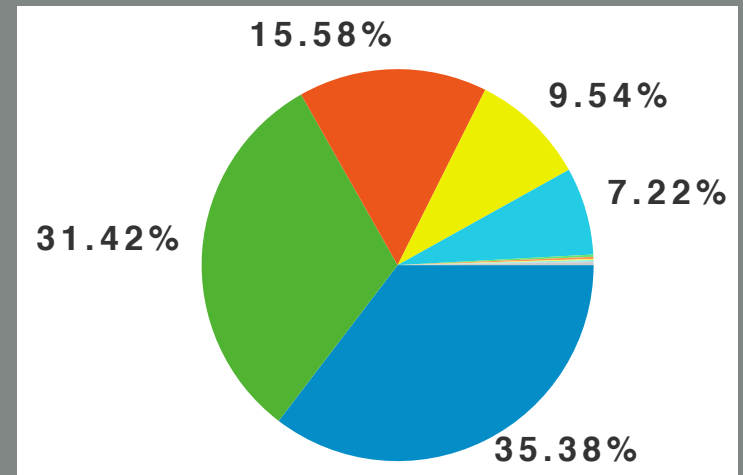

### % New Visits

**52.77%**

Site Avg:  
52.78% (-0.02%)

### Bounce Rate

**7.19%**

Site Avg:  
7.19% (0.00%)

**8,564 visits used 21 browsers**

Browser	Visits	Visits
Internet Explorer	3,030	35.38%
Firefox	2,691	31.42%
Chrome	1,334	15.58%
Safari	817	9.54%
Opera	618	7.22%
Mozilla	16	0.19%