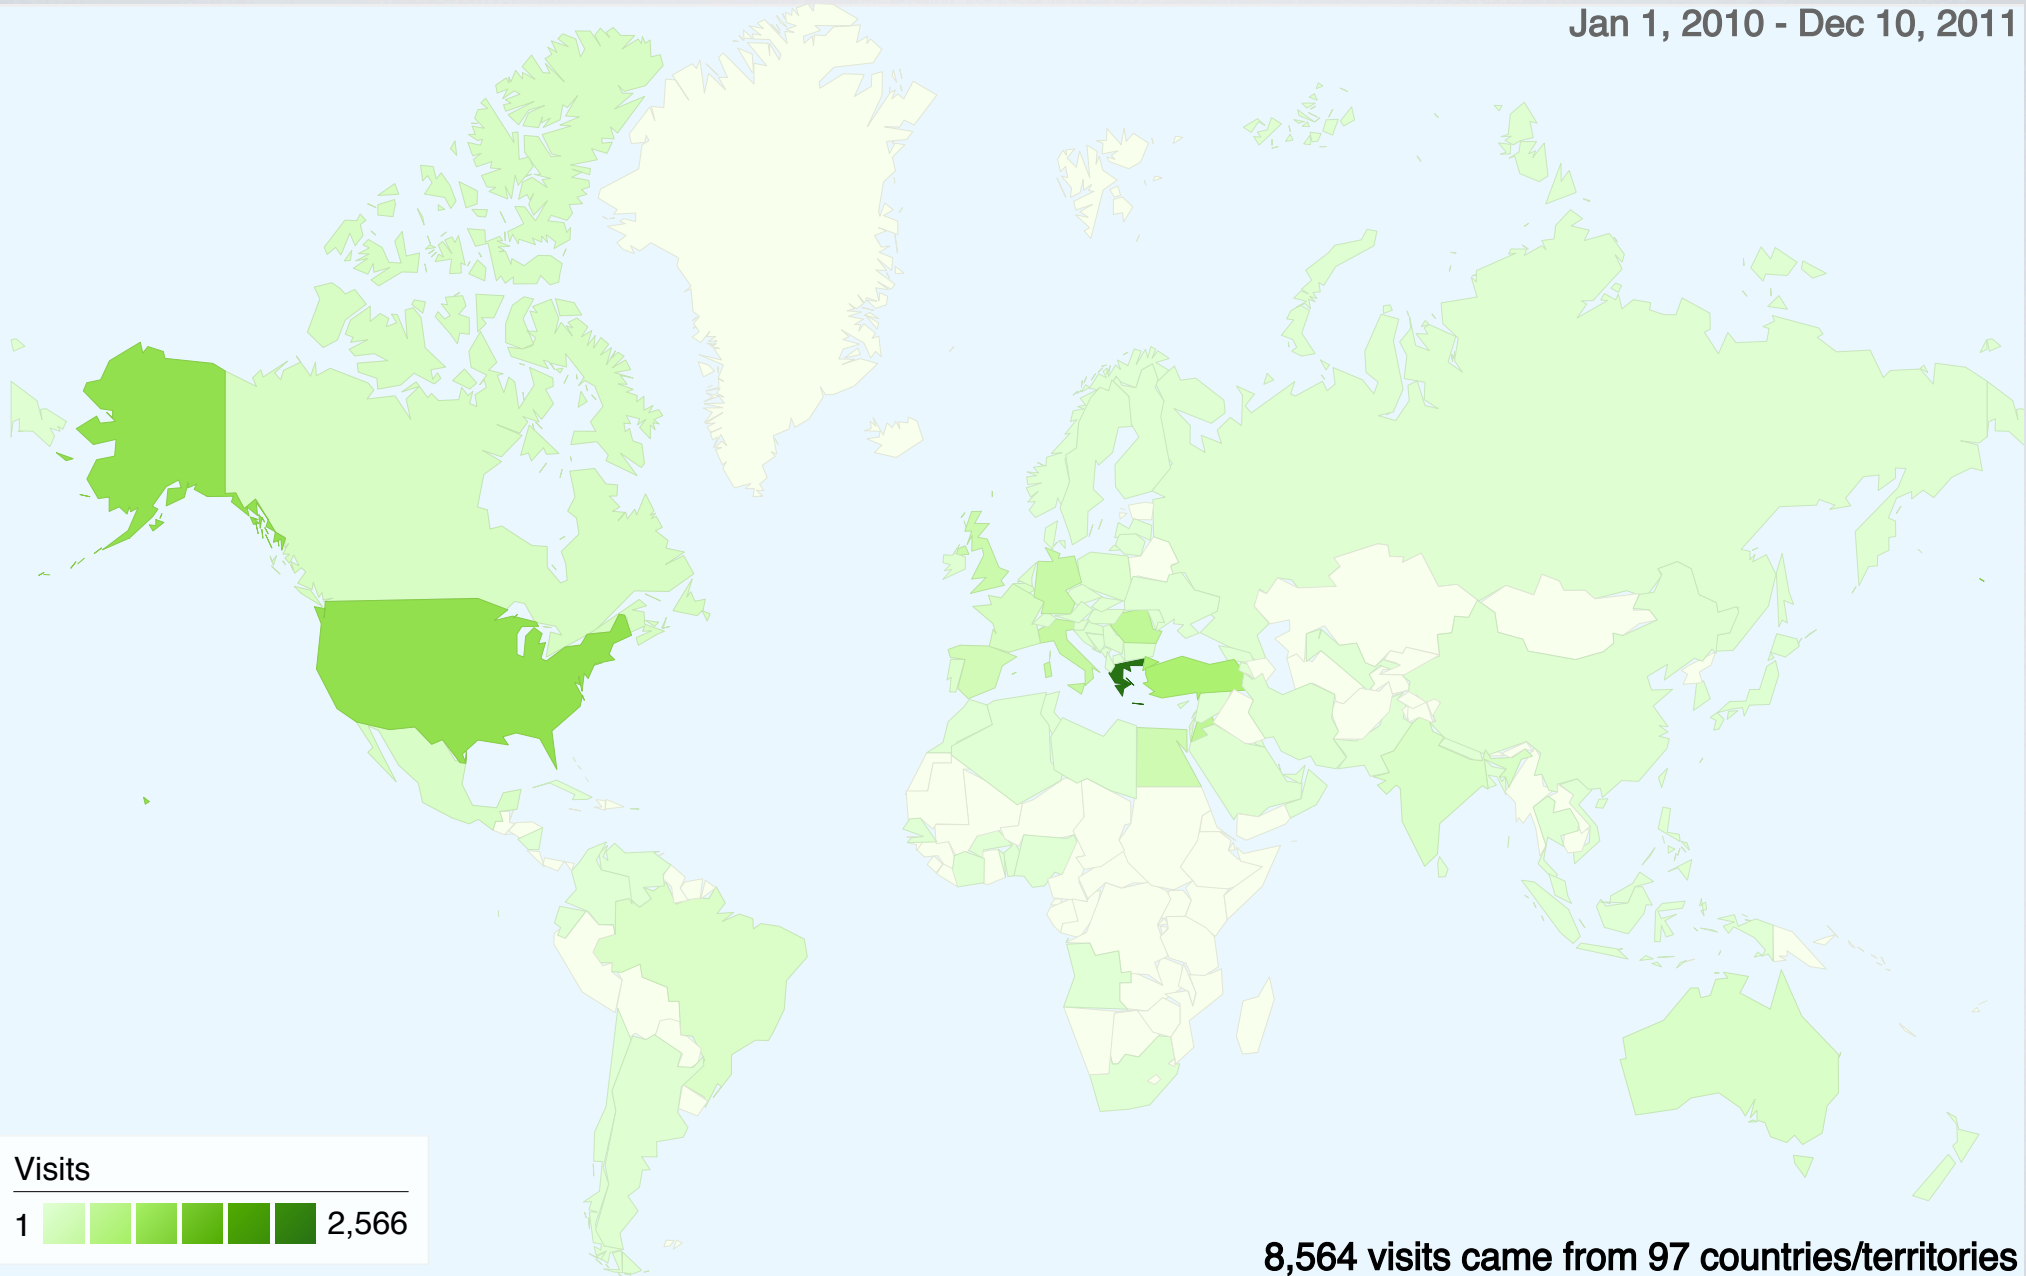

## 8,564 visits used 13 operating systems

Operating System	Visits	Visits
Windows	7,311	85.37%
Macintosh	1,068	12.47%
Linux	102	1.19%
(not set)	30	0.35%
iPhone	19	0.22%
iPad	15	0.18%
SymbianOS	7	0.08%
Android	5	0.06%
Playstation 3	2	0.02%
SunOS	2	0.02%

# TRAFFIC OVERVIEW

All traffic sources sent a total of 8,564 visits

**91.22%** Direct Traffic

**1.05%** Referring Sites

**7.73%** Search Engines

**Direct Traffic**  
7,812.00 (91.22%)

**Search Engines**  
662.00 (7.73%)

# MAP OVERLAY

Jan 1, 2010 - Dec 10, 2011

8,564 visits came from 97 countries/territories

# MAP OVERLAY

Country/Territory	Visits	Pages/Visit
Greece	2,566	3.71
United States	1,054	3.14
Turkey	758	4.00
Jordan	499	3.61
Romania	465	2.41
Italy	388	3.97
Germany	354	3.97
United Kingdom	311	3.67
Egypt	271	4.24