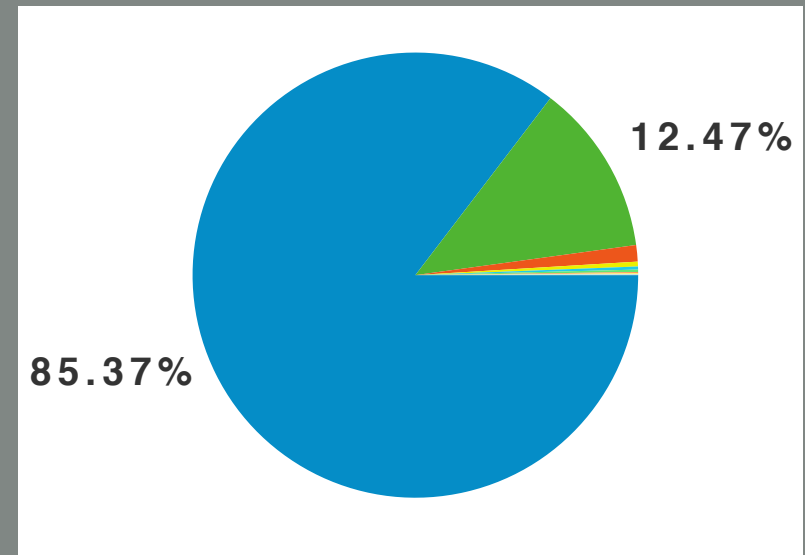

VISITORS TECHNICAL PROFILE

Site Usage

Visits

8,564

% of Site Total:
100.00%

Pages/Visit

3.60

Site Avg:
3.60 (0.00%)

Avg. Time on Site

00:01:45

Site Avg:
00:01:45 (0.00%)

% New Visits

52.77%

Site Avg:
52.78% (-0.02%)

Bounce Rate

7.19%

Site Avg:
7.19% (0.00%)

8,564 visits used 13 operating systems

Operating System	Visits	Visits
Windows	7,311	85.37%
Macintosh	1,068	12.47%
Linux	102	1.19%
(not set)	30	0.35%
iPhone	19	0.22%
iPad	15	0.18%
SymbianOS	7	0.08%
Android	5	0.06%
Playstation 3	2	0.02%
SunOS	2	0.02%